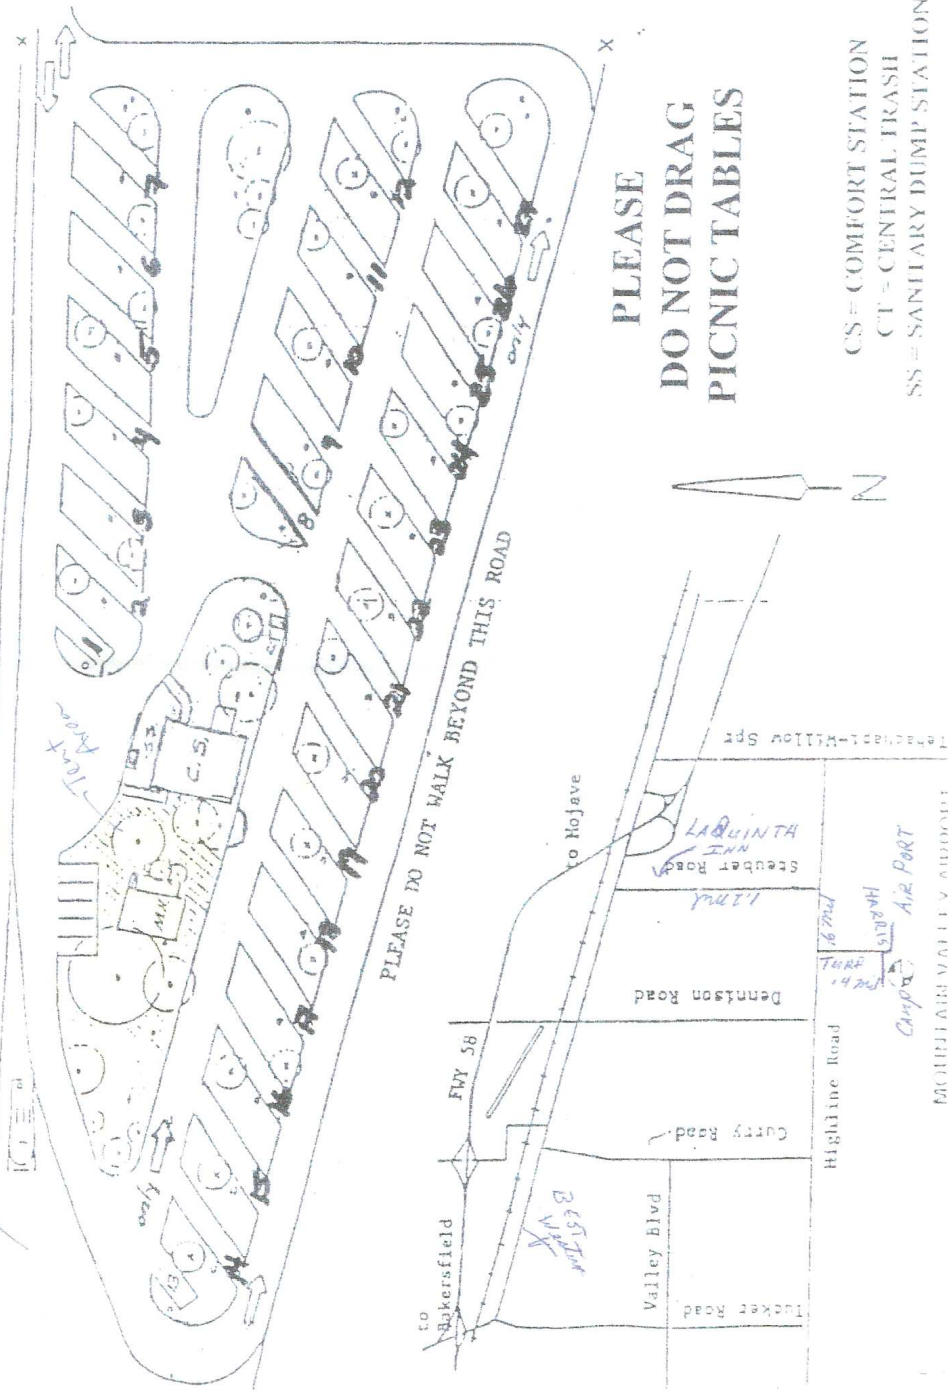

MOUNTAIN VALLEY RV PARK

Tehachapi, CA 661-822-1213

Quartz Cove

**PLEASE
DO NOT DRAG
PICNIC TABLES**

CS = COMFORT STATION
CT = CENTRAL TRASH
SS = SANITARY DUMP STATION

MOUNTAIN VALLEY RV PARK